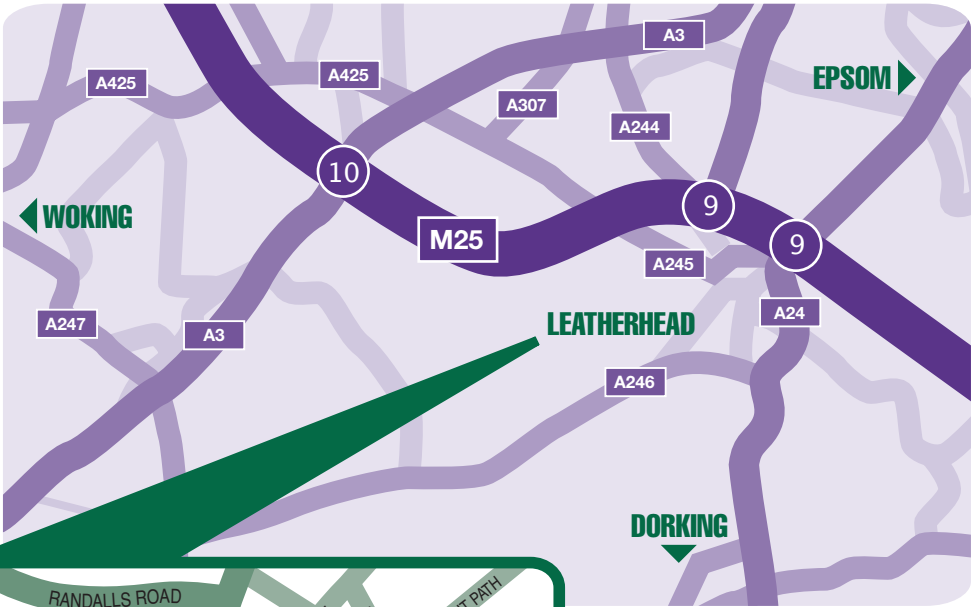

# How to find us

M25 From Heathrow Airport (southbound)  
Exit M25 at junction 9. At end of slip road roundabout take 1st exit towards Esher/Oxshott/Leatherhead Common. After 200 yards turn left towards Leatherhead Common passing over M25 to Tesco/B&Q roundabout. Take 2nd exit towards Leatherhead Town Centre. Straight over next mini roundabout. At next roundabout take 3rd exit towards Town Centre. After 1/4 mile join one way system via right hand lane, signposted Guildford Cobham and brown sign towards Leisure Centre. After crown of hill move into left hand lane following one way system round to the left and brown tourist information signs to Leisure Centre.

M25 From Gatwick Airport (northbound)  
Exit M25 at junction 9. At end of slip road roundabout take the 2nd exit towards Cobham and Business Parks. At next roundabout take the first exit towards Town Centre/Cobham.

NOW FOLLOW INSTRUCTIONS IN GREEN ABOVE.

From the A24 north or south or A246 the leisure centre is well sign posted by tourist information (brown) signs.

Leatherhead Leisure Centre, Guildford Road, Leatherhead, Surrey KT22 9BL  
tel: 01372 377 674 fax: 01372 386 749 email: llc@molevalley.gov.uk  
www.leatherheadleisurecentre.co.uk