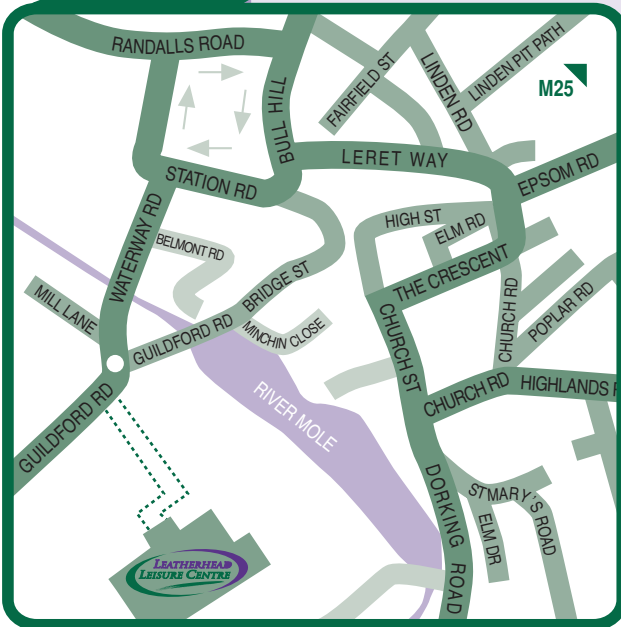

# How to find us

M25 From Heathrow Airport (southbound)  
Exit M25 at junction 9. At end of slip road roundabout take 1st exit towards Esher/Oxshott/Leatherhead Common. After 200 yards turn left towards Leatherhead Common passing over M25 to Tesco/B&Q roundabout. Take 2nd exit towards Leatherhead Town Centre. Straight over next mini roundabout. At next roundabout take 3rd exit towards Town Centre. After 1/4 mile join one way system via right hand lane, signposted Guildford Cobham and brown sign towards Leisure Centre. After crown of hill move into left hand lane following one way system round to the left and brown tourist information signs to Leisure Centre.

M25 From Gatwick Airport (northbound)  
Exit M25 at junction 9. At end of slip road roundabout take the 2nd exit towards Cobham and Business Parks. At next roundabout take the first exit towards Town Centre/Cobham.

NOW FOLLOW INSTRUCTIONS IN GREEN ABOVE.

From the A24 north or south or A246 the leisure centre is well sign posted by tourist information (brown) signs.

Leatherhead Leisure Centre, Guildford Road, Leatherhead, Surrey KT22 9BL  
tel: 01372 377 674 fax: 01372 386 749 email: llc@molevalley.gov.uk  
www.leatherheadleisurecentre.co.uk